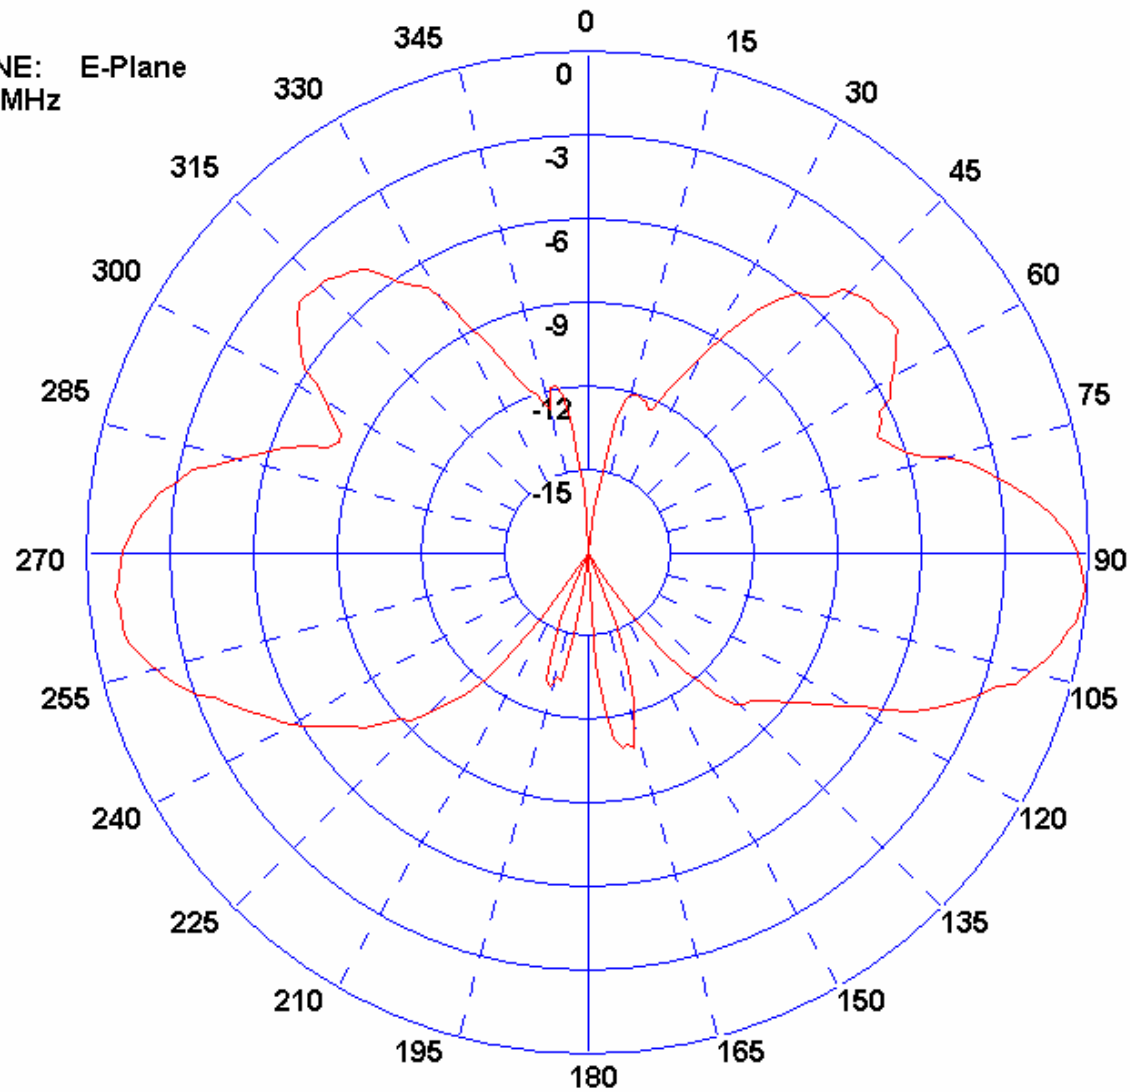

# BS1105 E-Plane Radiation Pattern

ANTENNA: BS1105  
MEASUREMENT PLANE: E-Plane  
FREQUENCY: 1100 MHz  
DATE: 17/07/2006  
TIME: 15:51:47

COMMENTS: