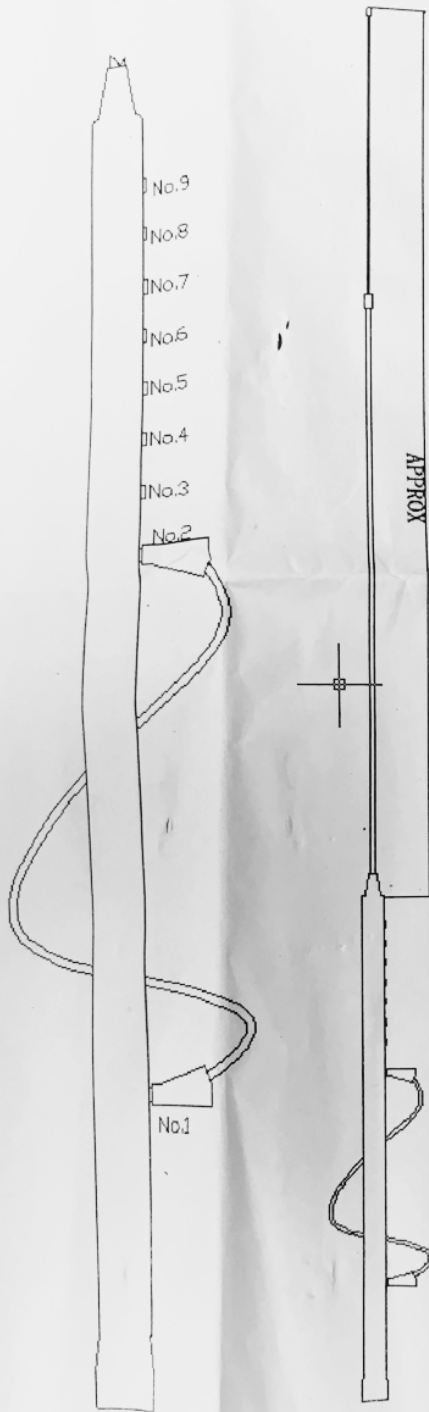

SPX-300S

6/10/12/15/17/20/30/40/80 MTR PLUG IN MOBILE .HIGH POWER VERSION.

PREQ. IN MHZ		LENGTH OF TELESCOPIC WHIP
3.75	No shorting wire connected	26.3"
7.30	wire from No. 1 to No. 2	24.4"
10.10	wire from No. 1 to No. 3	27.5"
15.00	wire from No. 1 to No. 4	32.3"
18.90	wire from No. 1 to No. 5	34.6"
22.00	wire from No. 1 to No. 6	34.6"
25.30	wire from No. 1 to No. 7	34.6"
29.50	wire from No. 1 to No. 8	26.8"
50.00	wire from No. 1 to No. 9	25.6"

Please note these measurements are Approx starting point, they will vary a little with different positions on vehicle.
 MAX POWER 200 WATTS S.S.B.
 Extension tubes to convert to centre loaded also available.